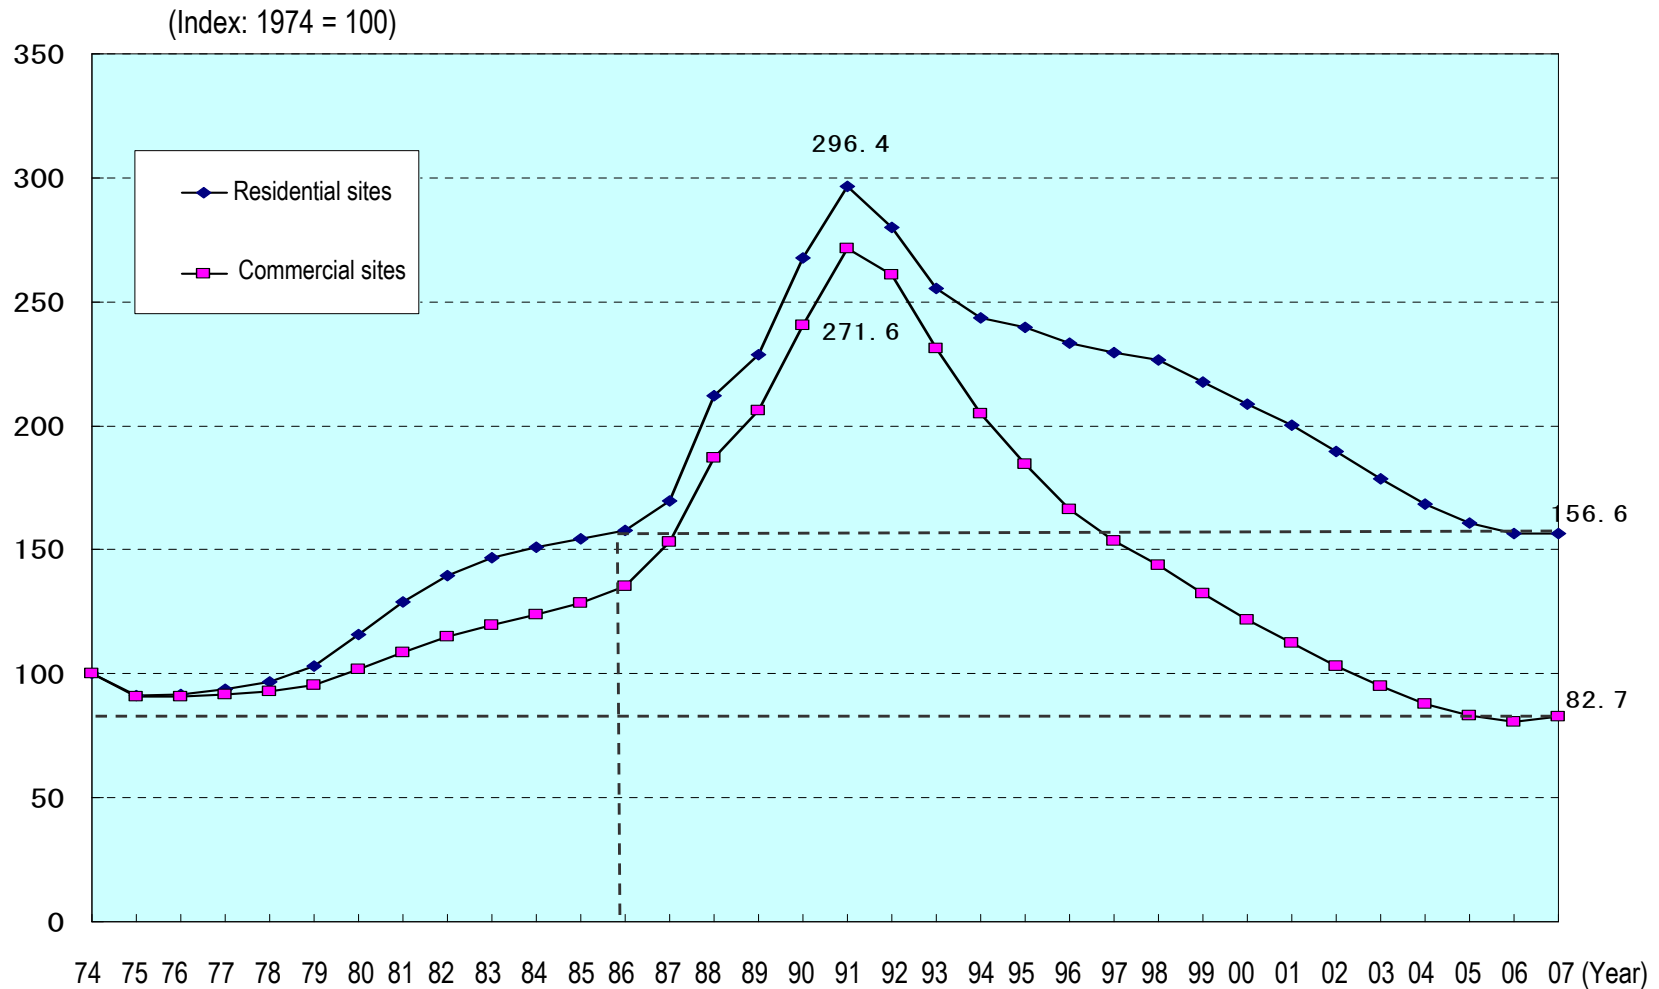

# Land Prices in Japan from 1974 to 2007

Remarks: Prepared based on posted land prices in 2007. Representing the index of land prices with 1974 = 100.